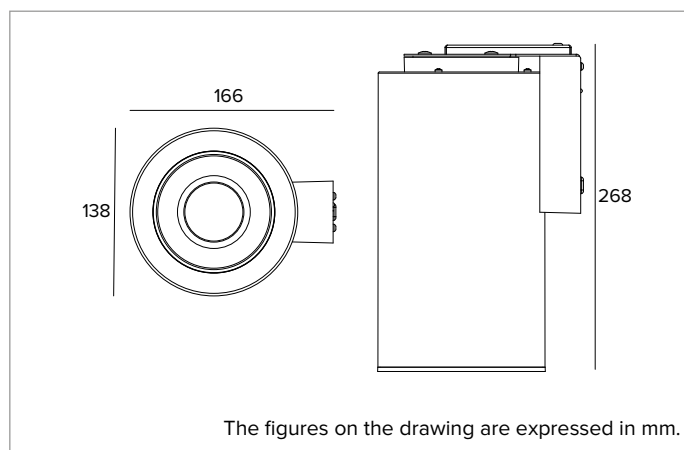

1T9742DA | CTEVO TUBE 140 Wall LED wall mounted fixture with direct light emission

	3500K	H(m)	D(m)	Emax(lx)
	Ra90		75°	
Fixture Power	13W	1	1.52	750
Source Flux	1767lm	2	3.04	188
Fixture Flux	957lm	3	4.57	83
Efficacy	73lm/W	4	6.09	47
TS1540	Imax=424cd/klm	Imax	750cd	5
			7.61	30

CCT nominal: 3500K

Lifetime (L80/B10): >50000h tq +25°C

ILLUMINOTECHNICAL CHARACTERISTICS

Decorative cut-off ring in thermoplastic material. Optic composed of a thermoplastic reflector with metallic gray finish, tempered sandblasted front glass, internal recuperator in highly reflective white thermoplastic.